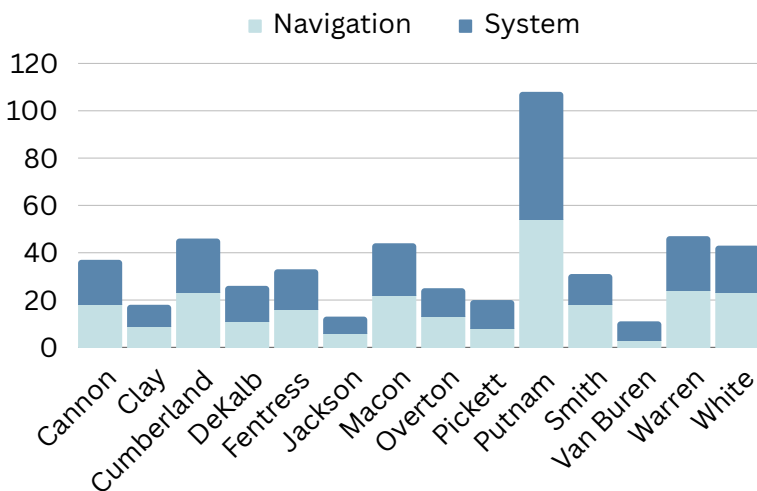

Enrollments & Referrals

Total Enrollments - 502